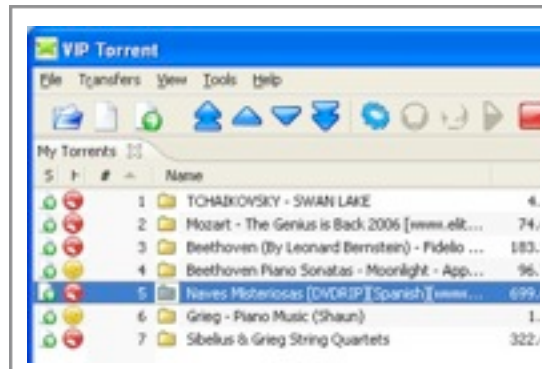

## A. It's not my cup of tea

- J-POP
- UK Rock
- Rap
- R&B
- Jazz
- Classical
- Oldies

1. I **really like** UK rock.
2. I like J-pop, but **it depends on** the artist.
3. I'm **not so crazy about** rap.
4. I'm **not interested in** R&B
5. Recently, i'm really into oldies, especially the Beatles and Stevie Wonder.

## B. How do you get your music in this day and age?

music stores

illegally